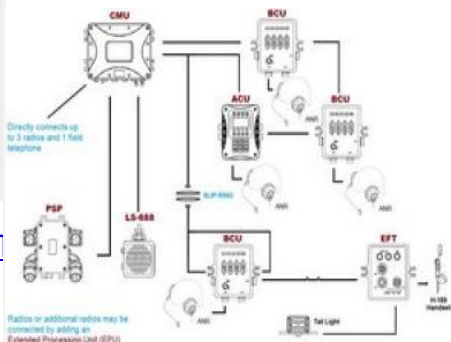

Military Intercom Systems

Software Defined Intercom System VICM 200 Combat

- ✓ Up to 21 crew members
- ✓ Up to 6 combat Net Radios (CNRs)
- ✓ Easy operational and installation
- ✓ ANR support for headsets
- ✓ Digital speech processing
- ✓ High intelligibility & reliability
- ✓ Wireless extension
- ✓ Automatic retransmissions between CNRs
- ✓ Data capability, TCP/IP
- ✓ Interface to Battlefield
- ✓ Management System (BMS)
- ✓ Built-In-Test
- ✓ Software defined features
- ✓ Bespoke units

AT DVIS - Digital Vehicle Intercom System

The DVIS is a modern digital intercom system for wide variety...

AT DVIS - CMU - Central Multimedia Unit

As the core of the DVIS, the Central Multimedia Unit (CMU)...

AT DVIS - EPU - Extended Processing Unit

If more radios are required in addition to the 3 units that...

AT DVIS - ACU - Advance Crew Unit

Using easy to read LCD display and multifunctional buttons,...

AT DVIS - BCU - Basic Crew Unit

AT VICM 209 - PCI - Personal Communication Interface

PCI is designed for those soldiers
who must dismount from...

AT VICM 212 - FTI - Field Telephone Interface

FTI is an extension unit of the
Software Defined Intercom...